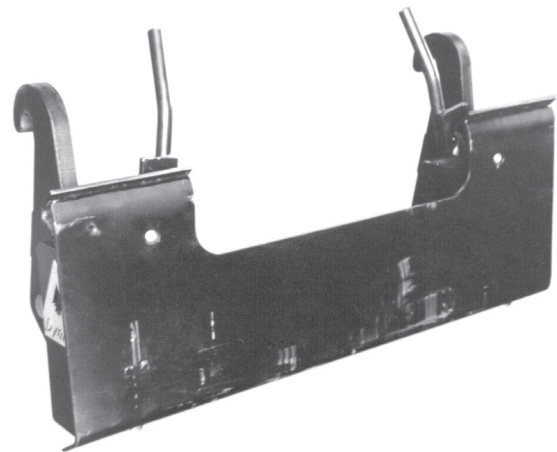

WHEEL TO SKID STEER ADAPTER

OVERVIEW

Dymax Wheel-to-Skid-Steer Loader Adapters for small wheel loaders working with attachments equipped with skid-steer universal mounting plates are the perfect solution to multiple machine applications.

The Dymax Wheel-to-Skid-Steer Loader Adapter is only available to fit Volvo L30 or L35 or Caterpillar IT14-28 loaders.

FEATURES

- Manual latching skid loader interface.
- Equipped with either Cat IT14-28 coupler hooks or Volvo L30/35 euro coupler hooks, allowing contractors to pick up existing skid loader work tools.

Model #	Description	Weight lb	Weight kg
DX-QC-AD-USS-WL-20	Part No. 1701D - Quick Coupler - Adapter - Skid Steer - Volvo - L30 and L35	225	102
DX-QC-AD-USS-WL-40	Part No. 3777D - Quick Coupler - Adapter - Skid Steer - Cat IT14-28	440	200