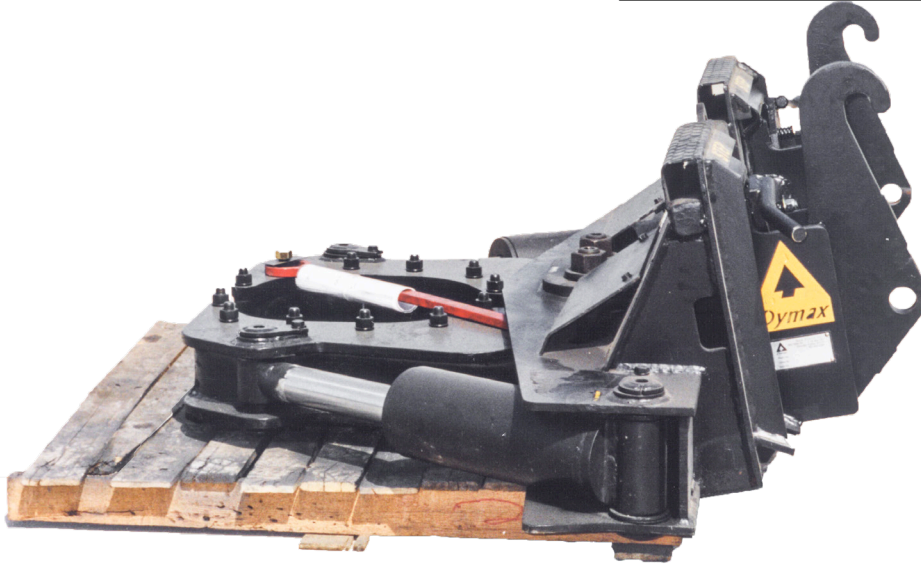

WHEEL TO SKID STEER ADAPTER

OVERVIEW

Dymax Wheel-to-Skid-Steer Loader Adapters for small wheel loaders working with attachments equipped with skid-steer universal mounting plates are the perfect solution to multiple machine applications.

The Dymax Wheel-to-Skid-Steer Loader Adapter is only available to fit Volvo L30 or L35 or Caterpillar IT14-28 loaders.

FEATURES

- Manual latching skid loader interface.
- Equipped with either Cat IT14-28 coupler hooks or Volvo L30/35 euro coupler hooks, allowing contractors to pick up existing skid loader work tools.

Model #	Description	Weight lb	Weight kg
DX-QC-AD-USS-WL-20	Part No. 1701D - Quick Coupler - Adapter - Skid Steer - Volvo - L30 and L35	225	102
DX-QC-AD-USS-WL-40	Part No. 3777D - Quick Coupler - Adapter - Skid Steer - Cat IT14-28	440	200